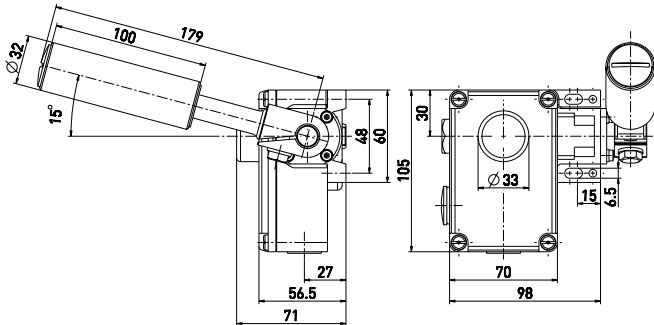

### Vlastnosti/možnosti

- Metal enclosure
- 2 contacts
- Release by push button (VD) or key (VS) possible
- Belt-alignment roller made of stainless steel 1.4104

- Indicator lamps for various voltages are indicated in chapter accessories in the appendix
- Indicator lamp position in the left side cable entry, other positions possible on request
- With 2 cable entries available on request
- Ex version available

### Rozměry