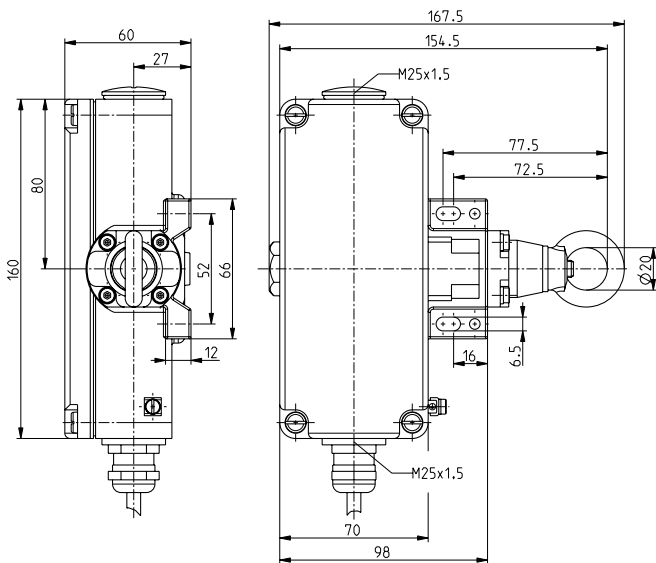

Ex nouzové tahové lankové spínače Ex ZS 75

Vlastnosti/možnosti

- Ex zone 1 and 21
- Metal enclosure
- 2 or 4 contacts
- Wire length up to 130 m
- 2 various spring force variants (actuating forces) available
- Release by push-button (VD) possible

Rozměry

Technická data

Standards	EN 60947-5-1, -5; EN 60079-0, EN 60079-1, EN 60079-31; EN ISO 13850; EN ISO 13849-1
Enclosure	aluminium die-cast, enamel finish
Cover	aluminium die-cast, enamel finish
Switch insert	Ex 14
Degree of protection	Ex ZS 75 WVD: IP 65 to IEC/EN 60529; Ex ZS 75 VD: IP 54 to IEC/EN 60529
Contact material	silver
Switching system	slow action, positive break
Switching elements	NC contacts ⊖ change-over contact with double break or 2 NC/2 NO or 4 NC contacts
Connection	cable H05VV-F, length 3 m
Cable cross-section	4 x 0.75 mm ² (incl. conductor ferrules) per switch insert
B _{10d} (10 % Load)	Ex ZS 75: 2 million Ex ZS 75 VD: 200.000
T _M	max. 20 years
U _{imp}	4 kV
U _i	250 V
I _{the}	T6: 6 A, T5: 3 A
Utilisation category	AC-15; DC-13
I _e /U _e	6 A/250 VAC; 0.25 A/230 VDC
Max. fuse rating	6 A gG/gN fuse
Ambient temperature	T6: -20 °C ... +65 °C, T5: -20 °C ... +90 °C
Mechanical life	Ex ZS 75: > 1 million operations Ex ZS 75 VD: > 100.000 operations
Max. wire length	130 m
Features	wire pull and breakage detection
Ex marking	⊕ II 2G Ex d IIC T6/T5 Gb, ⊕ II 2D Ex tb IIIC T80 °C/T95 °C Db IP65 IECEX Ex d IIC T6/T5 Gb, Ex tb IIIC T80 °C/T95 °C Db IP65
Approvals	PTB 11 ATEX 1003 X IECEX PTB 07.0034 X