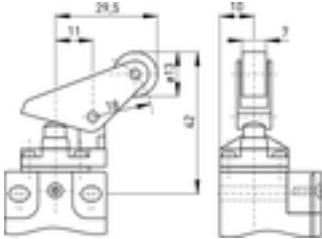

### Ordering details

Parallel roller lever with collar WPH

Type  
RF 95 WPH EN868

Material no.  
on request

Parallel metal roller lever with collar WPHM

Type  
RF 95 WPHM EN868

Material no.  
1182394

Offset metal roller lever with collar WHKM