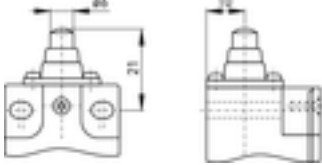

Wireless position switch RF 95 EN868

Ordering details

Plunger with collar W

Type
RF 95 W EN868

Material no.
1180482